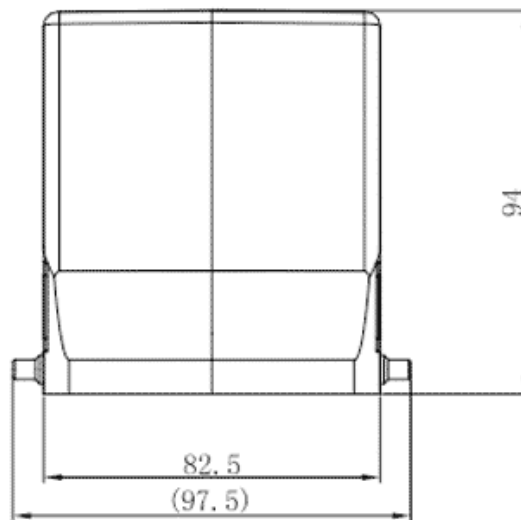

Product Type: Heavy-duty Connector Housing

Product Name: S32B-SE-4B-M40

Product Description: S32B Hoods, side entry, 4 bolts, M40 thread

Product Size

Parameters

⌘ SUPU ID	S32B-SE-4B-M40
⌘ Protection Level	IP65
⌘ Operating temperature range	-40°C~+125°C
⌘ Color	Grey