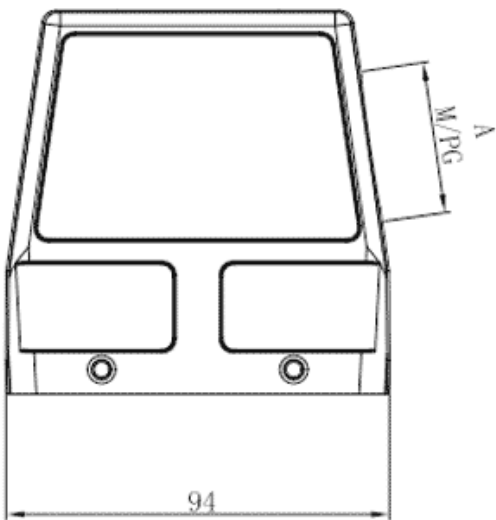

Product Type: Heavy-duty Connector Housing

Product Name: S32B-SE-4B-M40

Product Description: S32B Hoods, side entry, 4 bolts, M40 thread

Product Size

Parameters

⌘ SUPU ID	S32B-SE-4B-M40
⌘ Protection Level	IP65
⌘ Operating temperature range	-40°C~+125°C
⌘ Color	Grey