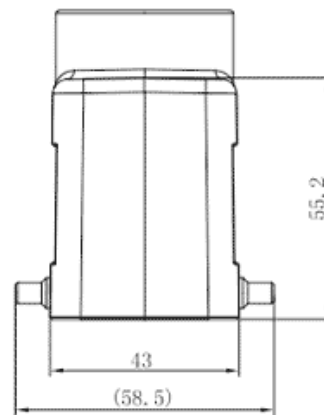

Product Type: Heavy-duty Connector Housing

Product Name: S24B-TE-4B-M32

Product Description: S24B Hoods, top entry, 4 bolts, M32 thread

## Product Size

## Parameters

 SUPU ID	S24B-TE-4B-M32
 Protection Level	IP65
 Operating temperature range	-40°C~+125°C
 Color	Grey

☞ Thread type	M32
☞ Category	Housing
☞ Mechanical endurance	≥500