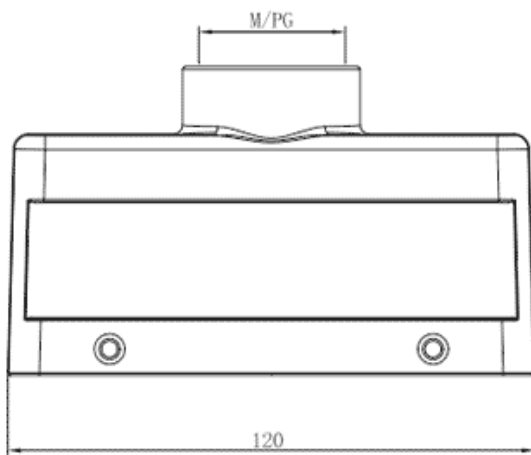

Product Type: Heavy-duty Connector Housing

Product Name: S24B-TE-4B-M32

Product Description: S24B Hoods, top entry, 4 bolts, M32 thread

## Product Size

## Parameters

 SUPU ID	S24B-TE-4B-M32
 Protection Level	IP65
 Operating temperature range	-40°C~+125°C
 Color	Grey

☞ Thread type	M32
☞ Category	Housing
☞ Mechanical endurance	≥500