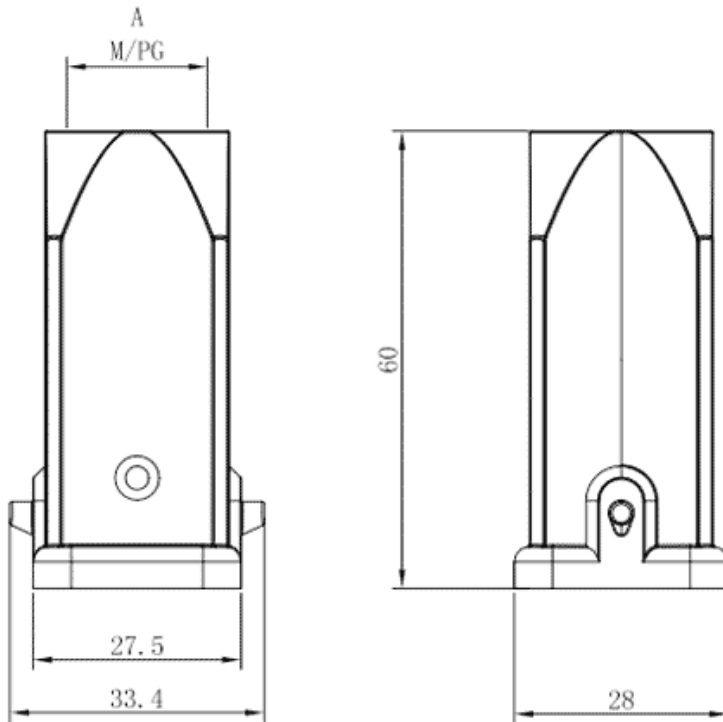

Product Type: Heavy-duty Connector Housing

Product Name: S3A-TE-2B-PG11

Product Description: S3A Hoods, top entry, 2 bolts, PG11 thread

Product Size

Parameters

<p>☞ SUPU ID</p>	<p>S3A-TE-2B-PG11</p>
<p>☞ Protection Level</p>	<p>IP65</p>
<p>☞ Operating temperature range</p>	<p>-40°C~+125°C</p>
<p>☞ Color</p>	<p>Grey</p>

☞ Thread type	PG11
☞ Category	Housing
☞ Mechanical endurance	≥500

Technical data

☞ Sealing material	NBR
☞ Housing Material	Die-Cast Zinc

Commercial data

☞ Order No	S3A-TE-2B-PG11
☞ Packing unit	PCS
☞ Minimum order quantity	1